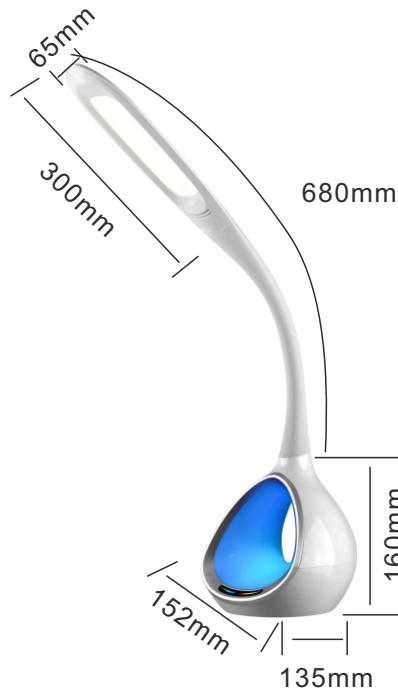

LED table lamp with magic colorful RGB light

Venus II

Features

1. 5500-6500K white light effect for the lamp
2. 48PCS high quality SMD, uniform and soft light effect
3. The light base built-in red, green blue LED to make the colorful light effect
4. Touch the color bar on the base to change the color lamp base
5. Colorful light create the romantic atmosphere for parties and a soft sleeping light effect
6. Flexible goose neck lamp arm, can light for different angle as your requirement
7. Eye-protection: uniform and soft light effect, anti-dazzle, relieve visual fatigue
8. Energy-saving: low power consumption, low degradation, save up to 80% energy
9. Eco-friendly, mercury free, radiation free
10. Long lifespan (more than 30000 hours)

Dimensions(Unit:mm)

Shape structure

Short press  to turn on the colorful atmosphere light;

After turn on the atmosphere light, long press  for 3 seconds,
colours shade and cycle ;

Product packaging information:

1. Net weight: 1.2kg
2. Color box size: 205*17*400mm
3. CTN size: 545*440*425mm
4. 6PCS/CTN

All dimension units are millimeter.

Note

1. Please always use the light out of its package.
2. Before starting use of the light, please check if the light was damaged during transportation. If any damage shown, please DO not install or use it.
3. Any maintenance should be performed by trained professionals only.
4. Keep packaging material away from the reach of children and pets. Risk of suffocation!
5. Caution. The packaging contains small parts that may be swallowed by children.
6. Never leave children unattended in the vicinity of the lights and do not allow them to play with electrical devices.
7. Try to avoid looking directly in the LED beam-especially for extended periods of time. Do not shine the LED light in another person's eyes.
8. Never cover the lights by other objects.
9. Never allow the light to come into contact with open flames or external heat sources.