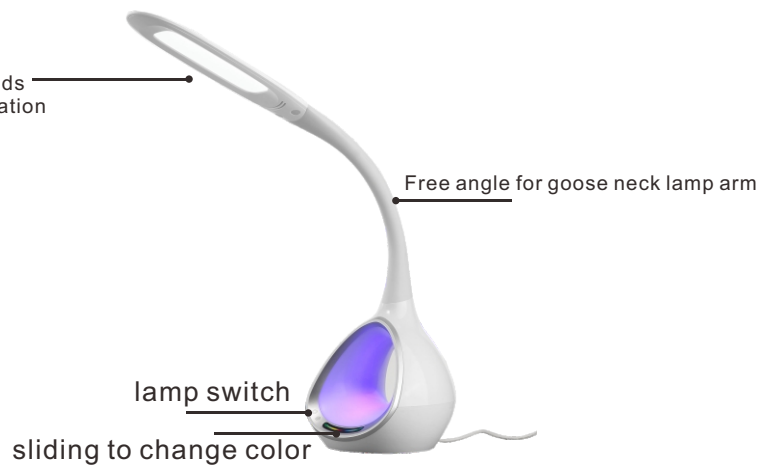

LED table lamp with magic colorful RGB light

Venus II

Features

1. 5500-6500K white light effect for the lamp
2. 48PCS high quality SMD, uniform and soft light effect
3. The light base built-in red, green blue LED to make the colorful light effect
4. Touch the color bar on the base to change the color lamp base
5. Colorful light create the romantic atmosphere for parties and a soft sleeping light effect
6. Flexible goose neck lamp arm, can light for different angle as your requirement
7. Eye-protection: uniform and soft light effect, anti-dazzle, relieve visual fatigue
8. Energy-saving: low power consumption, low degradation, save up to 80% energy
9. Eco-friendly, mercury free, radiation free
10. Long lifespan (more than 30000 hours)

Technical Parameter

Model #	CCT	LED PCS	Working Voltage	Power(W) (±10%)	Lumen(lm) (±10%)	CRI	Input Voltage	working current	Working temperature	Storage temperature	Weight (Kg)
SC-V5-012-AW-W	5500-6500K	48	12V	12W	460	>80	100-240V DC	1000mA	-30-60℃	-0-40℃	1.2

Dimensions(Unit:mm)

Shape structure

Short press  to turn on the colorful atmosphere light;

After turn on the atmosphere light, long press  for 3 seconds,
colours shade and cycle ;

Product packaging information: