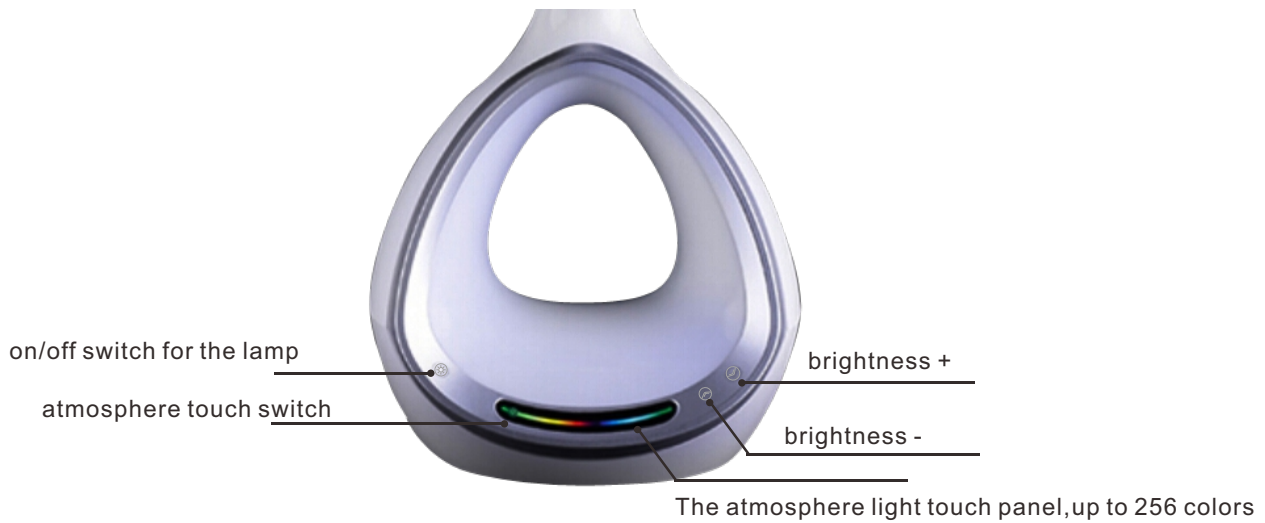

LED table lamp with magic colorful RGB light

Venus II

Features

1. 5500-6500K white light effect for the lamp
2. 48PCS high quality SMD, uniform and soft light effect
3. The light base built-in red, green blue LED to make the colorful light effect
4. Touch the color bar on the base to change the color lamp base
5. Colorful light create the romantic atmosphere for parties and a soft sleeping light effect
6. Flexible goose neck lamp arm, can light for different angle as your requirement
7. Eye-protection: uniform and soft light effect, anti-dazzle, relieve visual fatigue
8. Energy-saving: low power consumption, low degradation, save up to 80% energy
9. Eco-friendly, mercury free, radiation free
10. Long lifespan (more than 30000 hours)

Technical Parameter

Model #	CCT	LED PCS	Working Voltage	Power(W) (±10%)	Lumen(lm) (±10%)	CRI	Input Voltage	working current	Working temperature	Storage temperature	Weight (Kg)
SC-V5-012-AW-W	5500-6500K	48	12V	12W	460	>80	100-240V DC	1000mA	-30-60℃	-0-40℃	1.2

Dimensions(Unit:mm)

Shape structure

Short press  to turn on the colorful atmosphere light;

After turn on the atmosphere light, long press  for 3 seconds,
colours shade and cycle ;

Product packaging information: