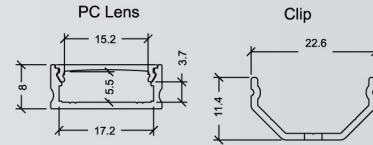

Sectional Dimensions (mm)

SC-ALH-01BS

SC-ALH-01BS ▼	length ▼	surface finish ▼
	520mm(standard) 1020mm(standard) 2000mm(standard) 3000mm(standard) <small>(customized length is available. please contact our sales for detailed information)</small>	6063Aluminum Silver oxidation

Cover ▼	length 520/1,020/2,000/3,000 (mm)	<small>(customized length is available. please contact our sales for detailed information)</small>
 transparent	 frosted	 opal

Accessories ▼		
end cap • 2 	clip • 2 	screw 3x10 • 2 

Tips ▼
<ul style="list-style-type: none"> <li>• For flexible LED strips up to 16.8mm wide</li> </ul>

How to fix ▼