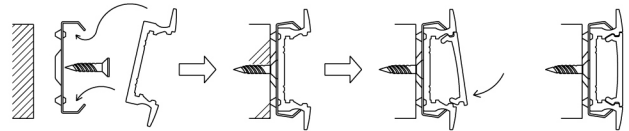

Sectional Dimensions (mm)

<p>SC-ALH-02AS</p> 	<p>length</p> <p>520mm(standard) 1020mm(standard) 2000mm(standard) 3000mm(standard)</p> <p>(customized length is available, please contact our sales for detailed information)</p>	<p>surface finish</p> <p>6063Aluminum Silver oxidation</p>
---	--	--

<p>Cover</p>  <p>transparent</p>	<p>length 520/1,020/2,000/3,000 (mm)</p>  <p>frosted</p>	<p>opal</p> 
--	---	---

(customized length is available, please contact our sales for detailed information)

<p>Accessories</p> <p>end cap + 2</p> 	<p>clip + 2</p> 	<p>screw 3x10 + 2</p> 
--	--	--

<p>Tips</p> <ul style="list-style-type: none"> For flexible LED strips up to 10.8mm wide

How to fix

1, With clip

2, With adhesive tape