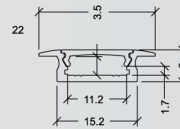

Sectional Dimensions (mm)

<p>SC-ALH-02AS</p> 	<p>length</p> <p>520mm(standard) 1020mm(standard) 2000mm(standard) 3000mm(standard)</p> <p>(customized length is available, please contact our sales for detailed information)</p>	<p>surface finish</p> <p>6063Aluminum Silver oxidation</p>
---	--	--

<p>Cover</p>  <p>transparent</p>	<p>length 520/1,020/2,000/3,000 (mm)</p>  <p>frosted</p>	<p>opal</p> 
--	---	---

(customized length is available, please contact our sales for detailed information)

<p>Accessories</p> <p>end cap + 2</p> 	<p>clip + 2</p> 	<p>screw 3x10 + 2</p> 
--	--	--

<p>Tips</p> <ul style="list-style-type: none"> For flexible LED strips up to 10.8mm wide

How to fix

1, With clip

2, With adhesive tape