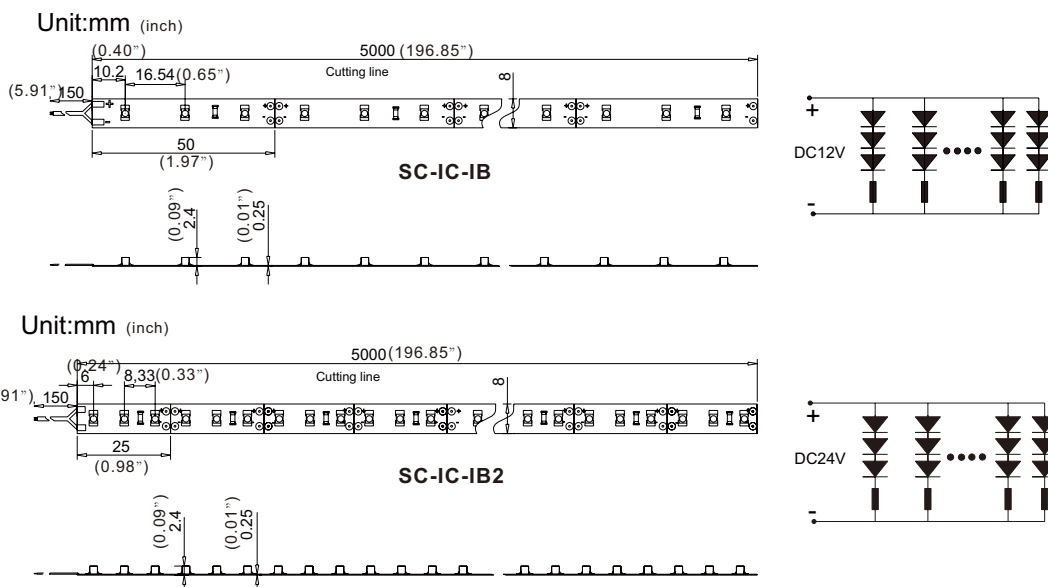

SC-IC-IB

3528 SMD LED type

Application

- ※ Cove lighting
- ※ Architectural lights for canopy, corridor, window, archway
- ※ Backlight or edge lighting for signage
- ※ DIY lights for home use
- ※ Path and contour marking
- ※ Decorative lights for holiday, event, show, exhibition

Technical parameters

Model Number	Color	Length (m)	LED Qty	LED Type	Light Output (lumen/m)	Beam Angle (degrees)	Voltage (V DC)	Current (Amps/m)	Max. Power Consumption (W/m)	IP	Continuous Connection (m)
SC-IC-IB	Ice Blue	5	300	3528 SMD	250	120°	12/24	0.4/0.2	4.8	20	10
SC-IC-IB2	Ice Blue	5	600	3528 SMD	510	120°	12/24	0.8/0.4	9.6	20	5

Dimension & Circuit drawings

Safety Information

- The strip itself and all its components may not be mechanically stressed.
- Assembly must not damage or destroy conducting paths on the circuit board.
- Installation of LED ribbon (with power supplies) needs to be made with regard to all applicable electrical and safety standards. Only qualified personnel should be allowed to perform installations.
- Correct electrical polarity needs to be observed. Wrong polarity may destroy the strip.
- Parallel connection is highly recommended as safe electrical operation mode.
- Serial connection is not recommended. Unbalanced voltage drop can cause hazardous overload and damage the strip.
- Please ensure that the power supply is of adapters power to operate the total load.
- When mounting on metallic or otherwise conductive surfaces, there needs to be an electrical isolation points between strip and the mounting surface.
- Pay attention to standard ESD precautions when installing the strip.
- Damaged by corrosion will not be honored as a materials defect claim.