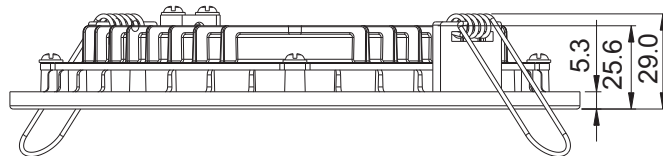

Eslim SMD LED Downlight

FDL6-018-AW

Features:

- * Use die-casting Aluminum alloy to make the main body.
- * Use PMMA as the material of panel.
- * Unique and delicate looking design.
- * Excellent heat dissipation performance.
- * The driver and main body use separation design which ensure the long life of both parts.
- * Energy saving LED driver.

Dimenions(unit:mm):

Application:

Widely used in hotel, house, office, parking lot, exhibition, club and other places need indoor lighting.

Specifications:

Model Number	Color	LED Type	LED Quantity	Light Output (lumen)	CCT	CRI	Beam Angle (degrees)	Power (W)	Max.Current (Amps)	Voltage (VAC)	PF
FDL6-018-AW-W-01	White	2835 SMD	108	1370	5500-7000	>80	100°	18	0.22	100-240V AC 50/60Hz	>0.9
FDL6-018-AW-NW-01	Natural White			1400	4000-4500	>80					
FDL6-018-AW-WW-01	Warm White			1220	2700-3200	>80					

Installation drawing:

Package Information:

Inner box dimension: 178*42*235MM

Product net weight: 0.4KG Product gross weight: 0.46Kg

Carton box dimension (24PCS inside) : 550*370*270MM

Carton box gross weight: 11.9Kg