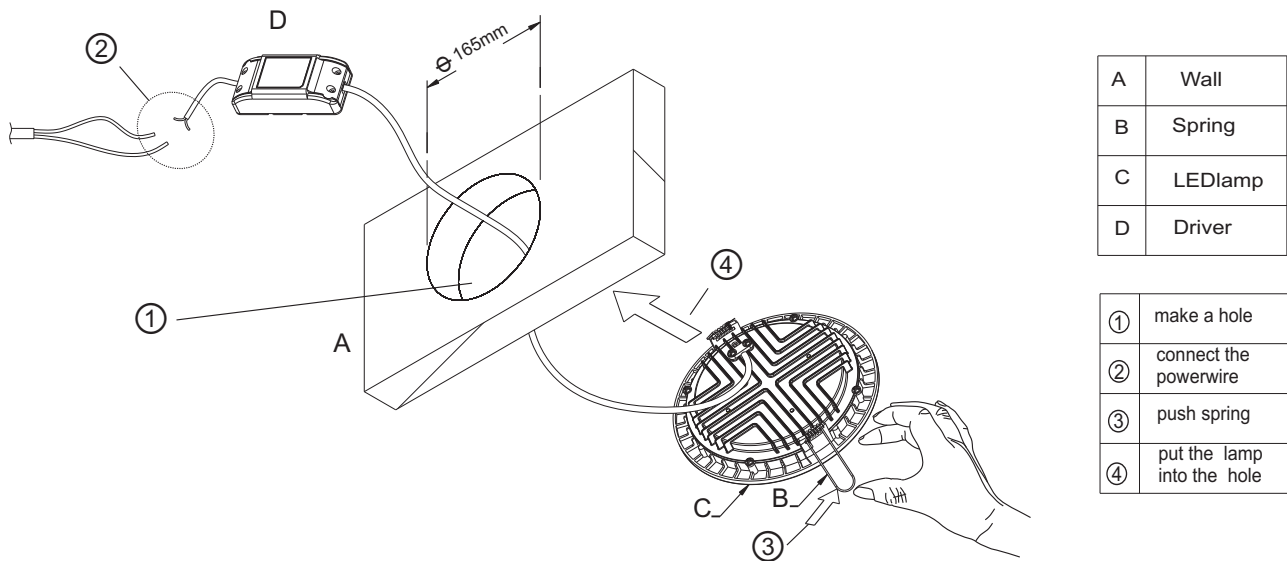

Eslim SMD LED Downlight

FDL6-018-AW

Features:

- * Use die-casting Aluminum alloy to make the main body.
- * Use PMMA as the material of panel.
- * Unique and delicate looking design.
- * Excellent heat dissipation performance.
- * The driver and main body use separation design which ensure the long life of both parts.
- * Energy saving LED driver.

Dimenions(unit:mm):

Application:

Widely used in hotel, house, office, parking lot, exhibition, club and other places need indoor lighting.

Specifications:

Model Number	Color	LED Type	LED Quantity	Light Output (lumen)	CCT	CRI	Beam Angle (degrees)	Power (W)	Max.Current (Amps)	Voltage (VAC)	PF
FDL6-018-AW-W-01	White	2835 SMD	108	1370	5500-7000	>80	100°	18	0.22	100-240V AC 50/60Hz	>0.9
FDL6-018-AW-NW-01	Natural White			1400	4000-4500	>80					
FDL6-018-AW-WW-01	Warm White			1220	2700-3200	>80					

Installation drawing:

Package Information:

Inner box dimension: 178*42*235MM

Product net weight: 0.4KG Product gross weight: 0.46Kg

Carton box dimension (24PCS inside) : 550*370*270MM

Carton box gross weight: 11.9Kg

Other cautions:

Power must be cut off before installation, fix it on the position of installation holes, connection of the power supply must be sealed.

- 1.Please read the specification first, to make sure the service environment matches the condition in the specification before using.
- 2.Please confirm the applicable power supply before using.
- 3.Make sure the switch of product is off before connect to the power supply to prevent electric shock.
- 4.Operation against rules may damage your property even harm to your personal safety.
- 5.Preliminarily estimate required quantity of LED lights, then according to the power rating of single flood light to figure out the total power and design power supply plan.
- 6.Dangerous high voltage, Non-professionals are not allowed to maintain the products.