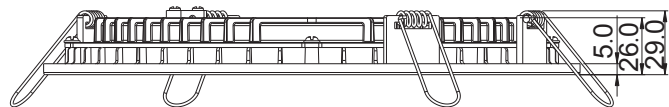

Dimenions(unit:mm):

Application:

Widely used in hotel, house, office, parking lot, exhibition, club and other places need indoor lighting.

Specifications:

Model Number	Color	LED Type	LED Quantity	Light Output (lumen)	CCT	CRI	Beam Angle (degrees)	Power (W)	Max.Current (Amps)	Voltage (VAC)	PF
FDL9-030-AW-W-01	White	2835 SMD	168	2620	5500-7000	>80	100°	30	0.36	100-240V AC 50/60Hz	>0.9
FDL9-030-AW-NW-01	Natural White			2520	4000-4500	>80					
FDL9-030-AW-WW-01	Warm White			2240	2700-3200	>80					

Installation drawing:

Package Information:

Inner box dimension: 253*42*325MM

Product net weight: 0.74KG Product gross weight: 0.85Kg

Carton box dimension (24PCS inside) : 550*530*340MM

Carton box gross weight: 21.5Kg