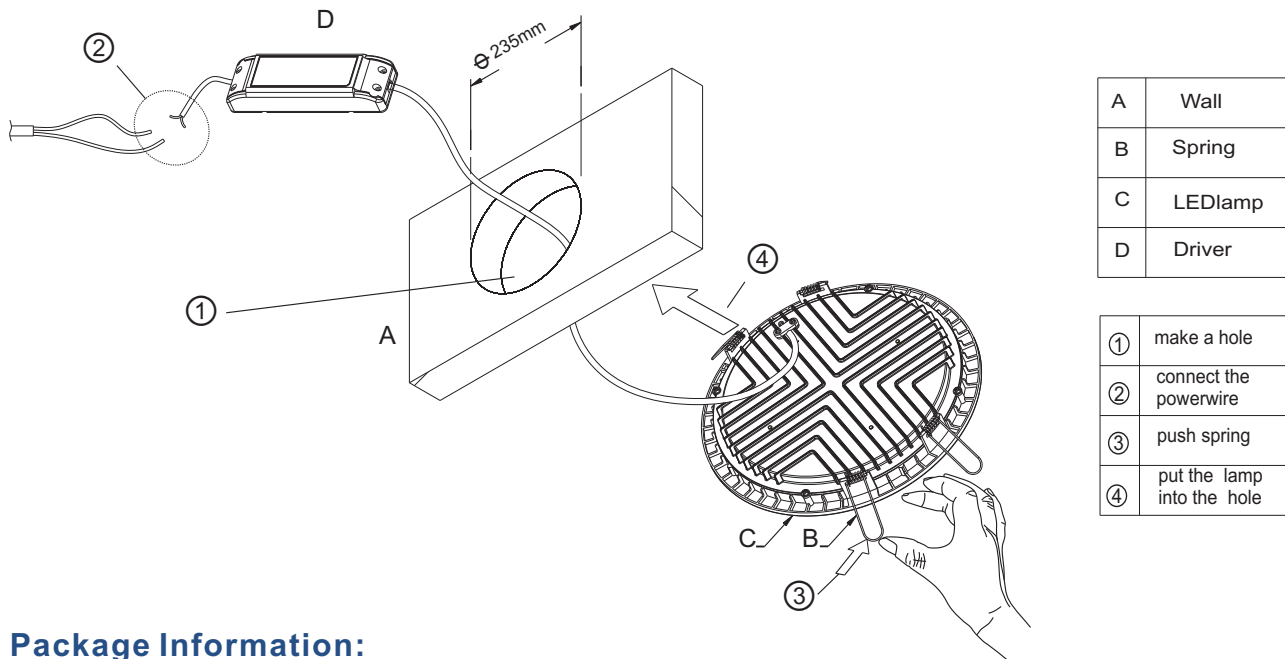

Eslim SMD LED Downlight

FDL9-030-AW

Features:

- * Use die-casting Aluminum alloy to make the main body.
- * Use PMMA as the material of panel.
- * Unique and delicate looking design.
- * Excellent heat dissipation performance.
- * The driver and main body use separation design which ensure the long life of both parts.
- * Energy saving LED driver.

Dimenions(unit:mm):

Application:

Widely used in hotel, house, office, parking lot, exhibition, club and other places need indoor lighting.

Specifications:

Model Number	Color	LED Type	LED Quantity	Light Output (lumen)	CCT	CRI	Beam Angle (degrees)	Power (W)	Max.Current (Amps)	Voltage (VAC)	PF
FDL9-030-AW-W-01	White	2835 SMD	168	2620	5500-7000	>80	100°	30	0.36	100-240V AC 50/60Hz	>0.9
FDL9-030-AW-NW-01	Natural White			2520	4000-4500	>80					
FDL9-030-AW-WW-01	Warm White			2240	2700-3200	>80					

Installation drawing:

Package Information:

Inner box dimension: 253*42*325MM

Product net weight: 0.74KG Product gross weight: 0.85Kg

Carton box dimension (24PCS inside) : 550*530*340MM

Carton box gross weight: 21.5Kg

Other cautions:

Power must be cut off before installation, fix it on the position of installation holes, connection of the power supply must be sealed.

1. Please read the specification first, to make sure the service environment matches the condition in the specification before using.
2. Please confirm the applicable power supply before using.
3. Make sure the switch of product is off before connect to the power supply to prevent electric shock.
4. Operation against rules may damage your property even harm to your personal safety.
5. Preliminarily estimate required quantity of LED lights, then according to the power rating of single flood light to figure out the total power and design power supply plan.
6. Dangerous high voltage, Non-professionals are not allowed to maintain the products.