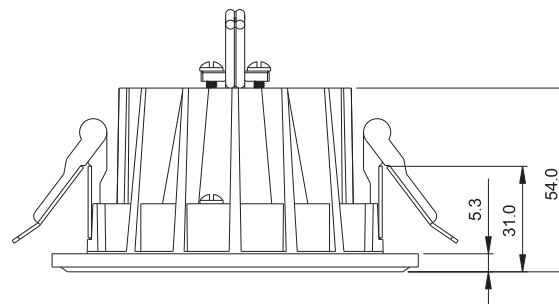

iVAR COB Downlight

DLD04-009

Features:

- * Use die-casting magnesium alloy to make the main body.
- * Use PMMA as the material of panel.
- * Unique and delicate looking design.
- * Excellent heat dissipation performance.
- * The driver and main body use separation design which ensure the long life of both parts.
- * Energy saving LED driver.
- * Can replace traditional downlight.

Dimenions(unit:mm/inch):

Application:

Widely used in hotel, house, office, parking lot, exhibition, club and other places need indoor lighting.

Specifications:

Model Number	Color	LED Type	Light Output (lumen)	CCT	CRI	Beam Angle (degrees)	Power (W)	Max.Current (mA)	Voltage (VAC)	weight (Kg)	PF
DLD04-009-AW-W-01	White	Epistar COB LED	760	6000-6300	>80	45°	9W	110	100-240V AC 50/60Hz	0.34	>0.9
DLD04-009-AW-WW-01	Warm White		720	2900-3100	>80						
DLD04-009-AW-NW-01	Natural White		830	3900-4100	>80						

Installation drawing:

Package Information:

Inner box dimension: 150*135*90MM

Product net weight: 0.24KG Product gross weight: 0.3Kg

Carton box dimension (24PCS inside) : 420*300*370MM

Other cautions:

Power must be cut off before installation, fix it on the position of installation holes, connection of the power supply must be sealed.