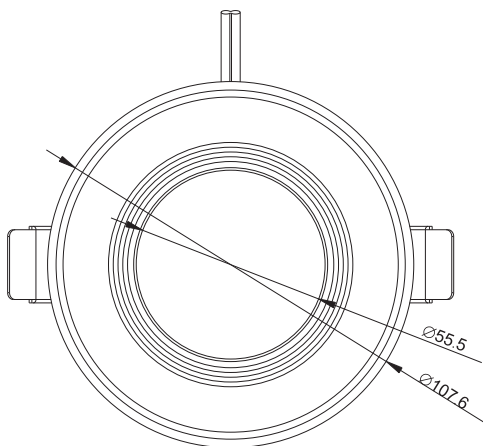

iVAR COB Downlight

DLD04-009

Features:

- * Use die-casting magnesium alloy to make the main body.
- * Use PMMA as the material of panel.
- * Unique and delicate looking design.
- * Excellent heat dissipation performance.
- * The driver and main body use separation design which ensure the long life of both parts.
- * Energy saving LED driver.
- * Can replace traditional downlight.

Dimenions(unit:mm/inch):

Application:

Widely used in hotel, house, office, parking lot, exhibition, club and other places need indoor lighting.

Specifications:

Model Number	Color	LED Type	Light Output (lumen)	CCT	CRI	Beam Angle (degrees)	Power (W)	Max.Current (mA)	Voltage (VAC)	weight (Kg)	PF
DLD04-009-AW-W-01	White	Epistar COB LED	760	6000-6300	>80	45°	9W	110	100-240V AC 50/60Hz	0.34	>0.9
DLD04-009-AW-WW-01	Warm White		720	2900-3100	>80						
DLD04-009-AW-NW-01	Natural White		830	3900-4100	>80						

Installation drawing:

Package Information:

Inner box dimension: 150*135*90MM

Product net weight: 0.24KG Product gross weight: 0.3Kg

Carton box dimension (24PCS inside) : 420*300*370MM

Other cautions:

Power must be cut off before installation, fix it on the position of installation holes, connection of the power supply must be sealed.