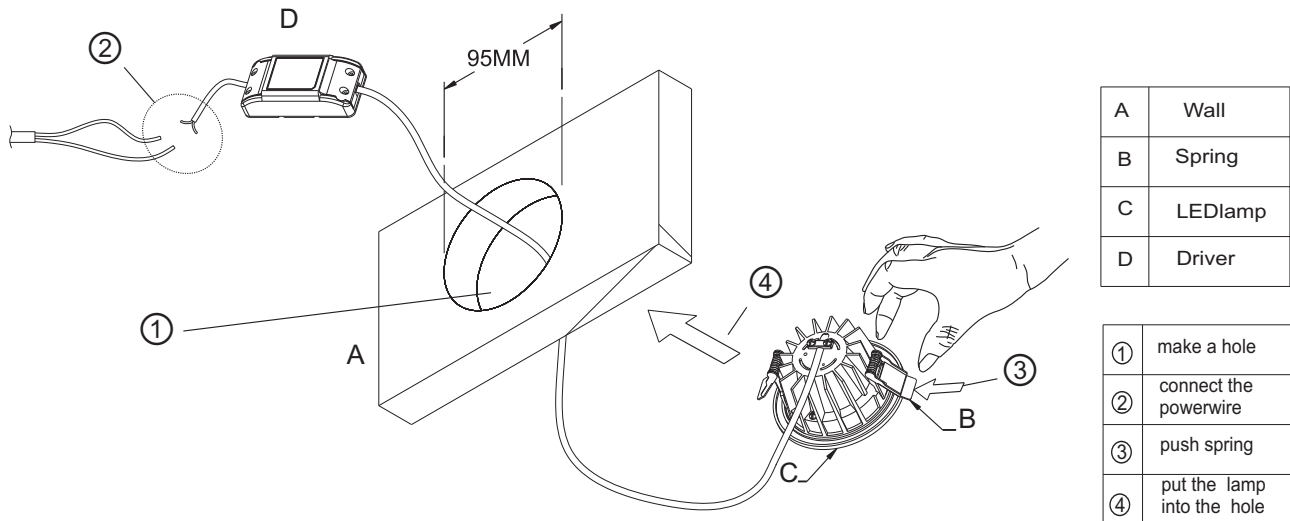

iVAR COB Downlight

DLD04-009

Features:

- * Use die-casting magnesium alloy to make the main body.
- * Use PMMA as the material of panel.
- * Unique and delicate looking design.
- * Excellent heat dissipation performance.
- * The driver and main body use separation design which ensure the long life of both parts.
- * Energy saving LED driver.
- * Can replace traditional downlight.

Dimenions(unit:mm/inch):

Application:

Widely used in hotel, house, office, parking lot, exhibition, club and other places need indoor lighting.

Specifications:

Model Number	Color	LED Type	Light Output (lumen)	CCT	CRI	Beam Angle (degrees)	Power (W)	Max.Current (mA)	Voltage (VAC)	weight (Kg)	PF
DLD04-009-AW-W-01	White	Epistar COB LED	760	6000-6300	>80	45°	9W	110	100-240V AC 50/60Hz	0.34	>0.9
DLD04-009-AW-WW-01	Warm White		720	2900-3100	>80						
DLD04-009-AW-NW-01	Natural White		830	3900-4100	>80						

Installation drawing:

Package Information:

Inner box dimension: 150*135*90MM

Product net weight: 0.24KG Product gross weight: 0.3Kg

Carton box dimension (24PCS inside) : 420*300*370MM

Other cautions:

Power must be cut off before installation, fix it on the position of installation holes, connection of the power supply must be sealed.