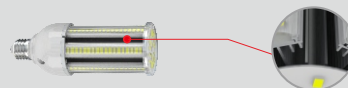

1. 150lm/W. Use Brand LED LG 5630.

2. Pure Aluminum 1070, better heat dissipation .

3. Driver sealed with thermal paste, lower working temperature and waterproof.

4. Cove and holes surrounded for water flowing away