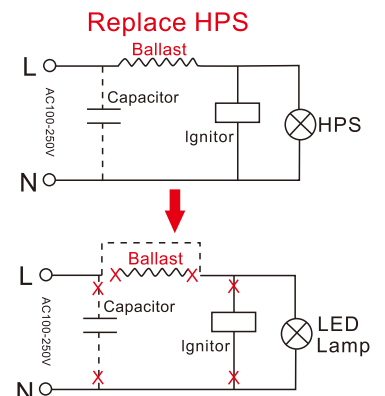

Installation