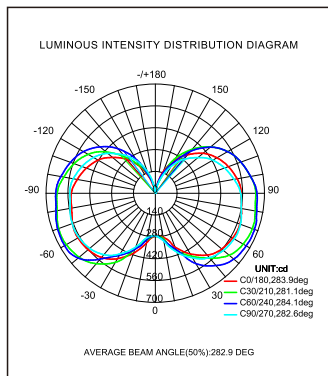

FR-045-AW-W-01H