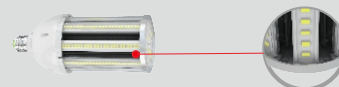

1. 150lm/W. Use Brand LED LG 5630.

2. Pure Aluminum 1070, better heat dissipation .

3. Driver sealed with thermal paste, lower working temperature and waterproof.

4. Cove and holes surrounded for water flowing away