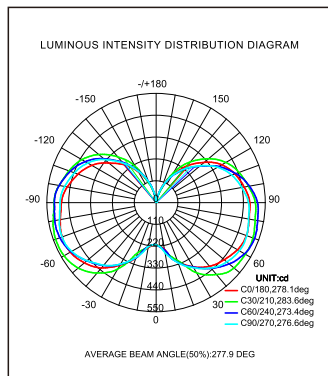

FR-054-AW-W-01H

E40

E27

Luminous Intensity Distribution Diagram

FR-012-AW-W-01H

FR-016-AW-W-01H

FR-020-AW-W-01H

FR-027-AW-W-01H