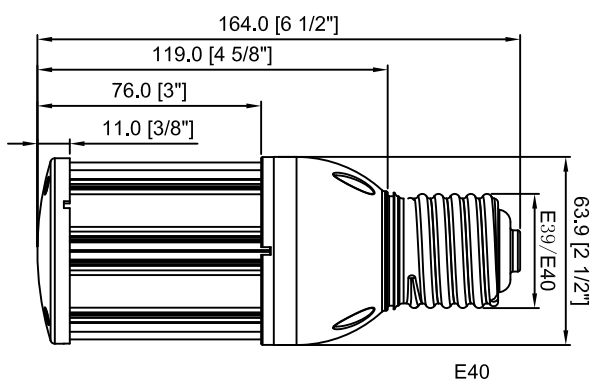

Dimensions (Unit: mm)

FR-012-AW-W-01H

E27

FR-016-AW-W-01H

E27

FR-020-AW-W-01H

E27

FR-027-AW-W-01H

Installation

Packing information

12W Inner box dimension(K3A paper):75*75*185MM
Product gross weight:0.28KG
Product net weight:0.32KG
Carton box dimension(A=K paper, 16 PCS inside):315*315*220MM
Carton box gross weight5.12KG