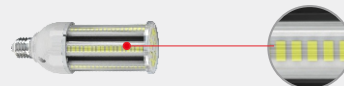

iLight LED Corn Lamp IP64

Features

1. 150lm/W. Use Brand LED LG 5630.

2. Pure Aluminum 1070, better heat dissipation .

3. Driver sealed with thermal paste, lower working temperature and waterproof.

4. Cove and holes surrounded for water flowing away

5. Transparent PC cover to protect LED.

6. IP64

7. Flame retardant material.

8. Replace HPS, MHL, HQL, HID, CFL Lamps, applicable in enclosed illuminaires