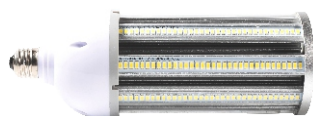

iLight LED Corn Lamp IP64

12W

20W

27W

36W

45W

54W

Features

1. 150lm/W. Use Brand LED LG 5630.

2. Pure Aluminum 1070, better heat dissipation .

3. Driver sealed with thermal paste, lower working temperature and waterproof.

4. Cove and holes surrounded for water flowing away