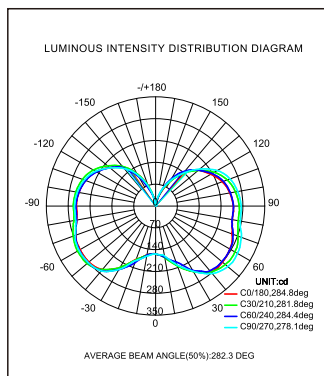

FR-054-AW-W-01H

E40

E27

Luminous Intensity Distribution Diagram

FR-012-AW-W-01H

FR-016-AW-W-01H

FR-020-AW-W-01H

FR-027-AW-W-01H