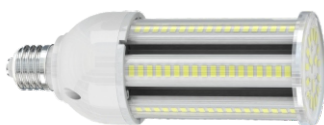

iLight LED Corn Lamp IP64

12W

20W

27W

36W

45W

54W

Features

1. 150lm/W. Use Brand LED LG 5630.

2. Pure Aluminum 1070, better heat dissipation .

3. Driver sealed with thermal paste, lower working temperature and waterproof.

4. Cove and holes surrounded for water flowing away