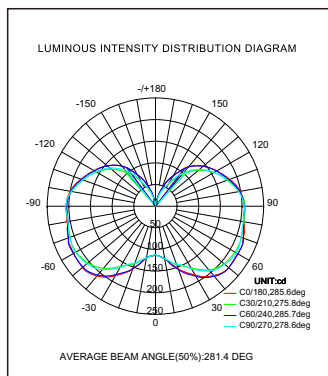

FR-054-AW-W-01H

E40

E27

Luminous Intensity Distribution Diagram

FR-012-AW-W-01H

FR-016-AW-W-01H

FR-020-AW-W-01H

FR-027-AW-W-01H