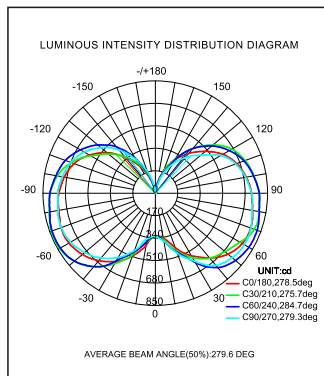

FR-054-AW-W-01H