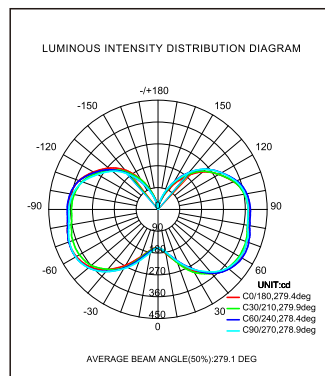

FR-054-AW-W-01H

E40

E27

Luminous Intensity Distribution Diagram

FR-012-AW-W-01H

FR-016-AW-W-01H

FR-020-AW-W-01H

FR-027-AW-W-01H