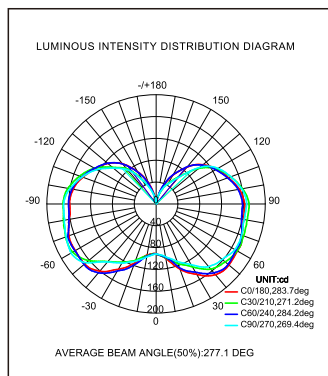

FR-054-AW-W-01H

E40

E27

Luminous Intensity Distribution Diagram

FR-012-AW-W-01H

FR-016-AW-W-01H

FR-020-AW-W-01H

FR-027-AW-W-01H