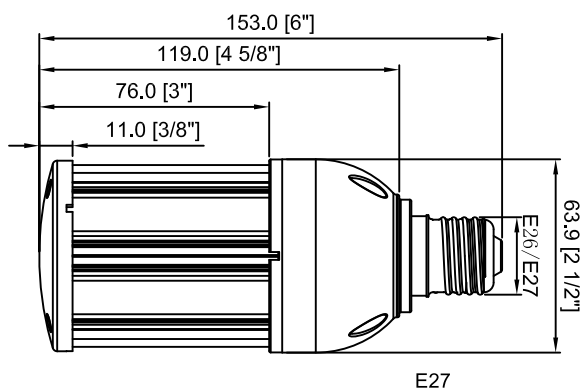

Dimensions (Unit: mm)

FR-012-AW-W-01H

E27

FR-016-AW-W-01H

E27

FR-020-AW-W-01H

E27

FR-027-AW-W-01H

Installation

Packing information

12W Inner box dimension(K3A paper):75*75*185MM
Product gross weight:0.28KG
Product net weight:0.32KG
Carton box dimension(A=K paper, 16 PCS inside):315*315*220MM
Carton box gross weight5.12KG

16W Inner box dimension(K3A paper):75*75*195MM
Product gross weight:0.3KG
Product net weight:0.35KG
Carton box dimension(A=K paper, 16 PCS inside):315*315*230MM
Carton box gross weight5.5KG

20W Inner box dimension(K3A paper):75*75*215MM
Product gross weight:0.34KG
Product net weight:0.39KG
Carton box dimension(A=K paper, 16 PCS inside):315*315*250MM
Carton box gross weight:6.24KG