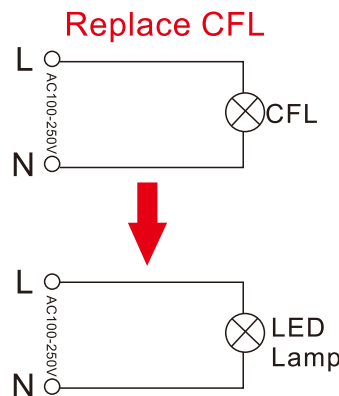

Installation