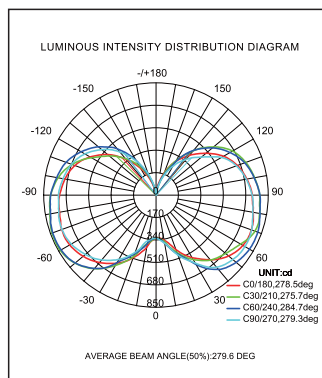

Luminous Intensity Distribution Diagram

FR-012-AW-W-01H

FR-016-AW-W-01H

FR-020-AW-W-01H

FR-027-AW-W-01H

FR-036-AW-W-01H

FR-045-AW-W-01H

FR-054-AW-W-01H