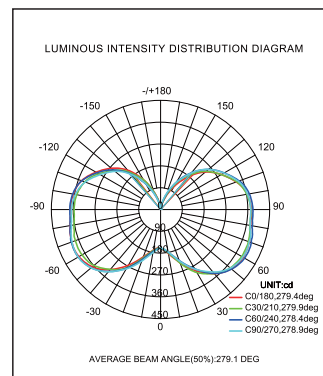

Luminous Intensity Distribution Diagram

FR-012-AW-W-01H

FR-016-AW-W-01H

FR-020-AW-W-01H

FR-027-AW-W-01H

FR-036-AW-W-01H

FR-045-AW-W-01H

FR-054-AW-W-01H