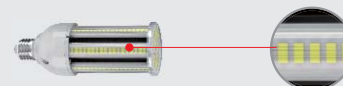

iLight LED Corn Lamp IP64

Features

1. 150lm/W. Use Brand LED SEOUL 5630.

2. Pure Aluminum 1070, better heat dissipation .

3. Driver sealed with thermal paste, lower working temperature and waterproof.

4. Cove and holes surrounded for water flowing away

5. Transparent PC cover to protect LED.

6. IP64

7. Flame retardant material.

8. Replace HPS, MHL, HQL, HID, CFL Lamps, applicable in enclosed illuminaires