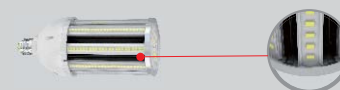

1. 150lm/W. Use Brand LED SEOUL 5630.

2. Pure Aluminum 1070, better heat dissipation .

3. Driver sealed with thermal paste, lower working temperature and waterproof.

4. Cove and holes surrounded for water flowing away