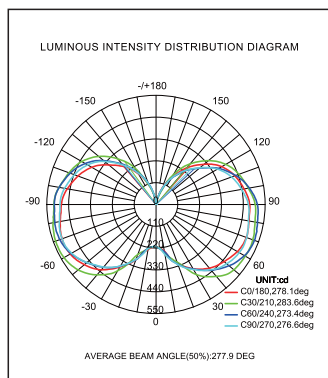

Luminous Intensity Distribution Diagram

FR-012-AW-W-01H

FR-016-AW-W-01H

FR-020-AW-W-01H

FR-027-AW-W-01H

FR-036-AW-W-01H

FR-045-AW-W-01H

FR-054-AW-W-01H