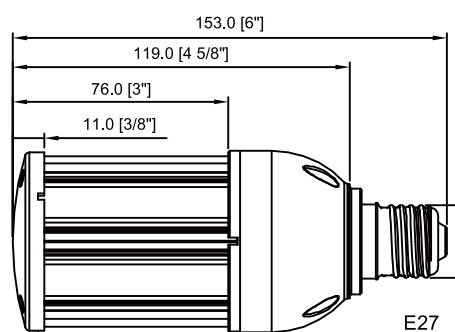

Dimensions (Unit: mm)

FR-012-AW-W-01H

FR-016-AW-W-01H

FR-020-AW-W-01H

FR-027-AW-W-01H

E40

E27

FR-036-AW-W-01H

Installation

Packing information

12W Inner box dimension(K3A paper):75*75*185MM
Product gross weight:0.28KG
Product net weight:0.32KG
Carton box dimension(A=K paper, 16 PCS inside):315*315*220MM
Carton box gross weight5.12KG