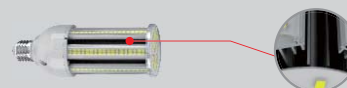

1. 150lm/W. Use Brand LED SEOUL 5630.

2. Pure Aluminum 1070, better heat dissipation .

3. Driver sealed with thermal paste, lower working temperature and waterproof.

4. Cove and holes surrounded for water flowing away