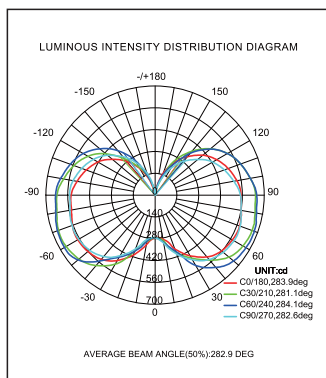

Luminous Intensity Distribution Diagram

FR-012-AW-W-01H

FR-016-AW-W-01H

FR-020-AW-W-01H

FR-027-AW-W-01H

FR-036-AW-W-01H

FR-045-AW-W-01H

FR-054-AW-W-01H