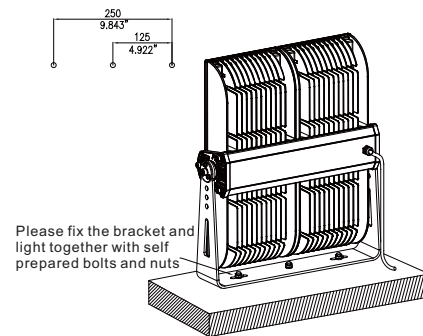

! Notice :

1. Please read the specification first, to make sure the service environment matches the condition in the specification before using.
2. Please confirm the applicable power supply before using.
3. Make sure the switch of product is off before connect to the power supply to prevent electric shock.
4. Operation against rules may damage your property even harm to your personal safety.
5. Preliminarily estimate required quantity of LED flood lights, then according to the power rating of single flood light to figure out the total power and design power supply plan.
6. Dangerous high voltage, Non-professionals are not allowed to maintain the products.
7. If the exterior flexible cable or wire is damaged, it must exchange by the supplier, its agent or other similar qualified personnels to avoid dangers.
8. Operating temp : -20°C ~ +35°C