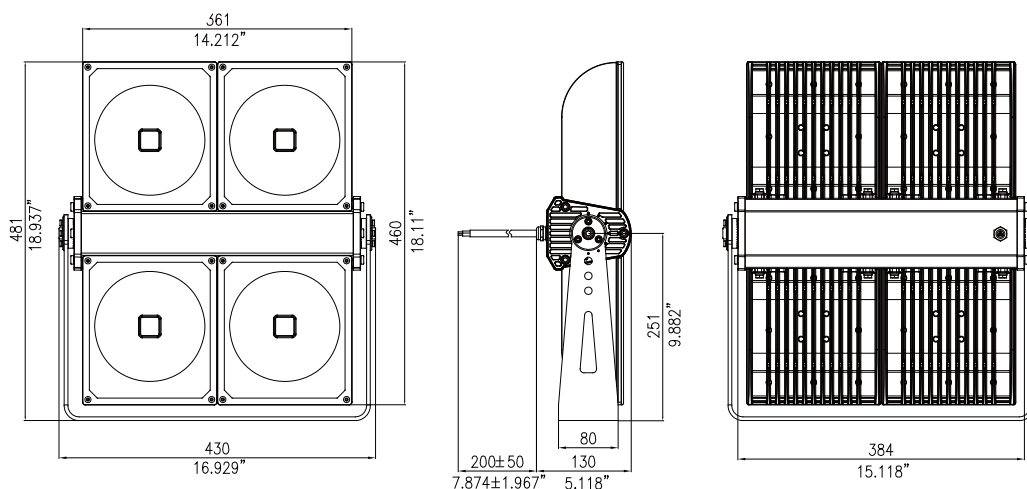

Application :

Bars,restaurants,clubs,hotels , stages,Historical , modern buildings, Museums,art galleries, Sculptures and plastic arts

Dimension (Unit:mm):

90W

150W/180W/200W

300W/350W

Packing information :

90W:

Net weight: 4.3 KG

Gross weight: 5.0KG

Outer carton dimension: 400*300*170mm

(1 pcs/carton)

150W/180W/200W:

Net weight: 8.4 KG

Gross weight: 9.5KG

Outer carton dimension: 490*390*170mm

(1 pcs/carton)

300W/350W:

Net weight: 14 KG

Gross weight: 15.2KG

Outer carton dimension: 560*480*170mm

(1 pcs/carton)

Installation requirement: