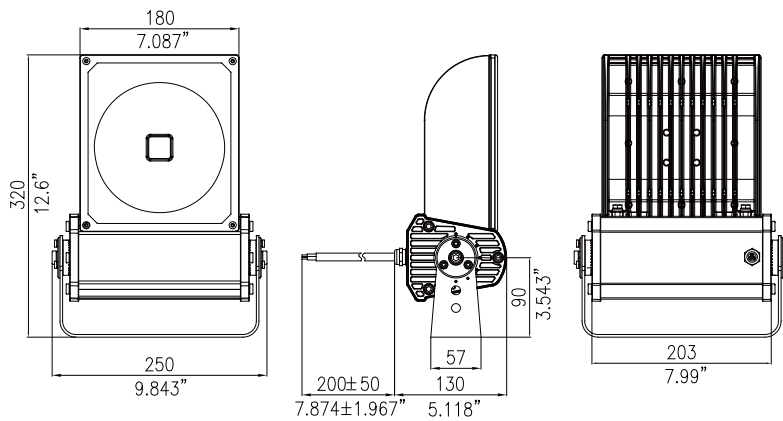

Application :

Bars,restaurants,clubs,hotels , stages,Historical , modern buildings, Museums,art galleries, Sculptures and plastic arts

Dimension (Unit:mm):

90W

150W/180W/200W

300W/350W

Packing information :

90W:

Net weight: 4.3 KG

Gross weight: 5.0KG

Outer carton dimension: 400*300*170mm

(1 pcs/carton)

150W/180W/200W:

Net weight: 8.4 KG

Gross weight: 9.5KG

Outer carton dimension: 490*390*170mm

(1 pcs/carton)

300W/350W:

Net weight: 14 KG

Gross weight: 15.2KG

Outer carton dimension: 560*480*170mm

(1 pcs/carton)

Installation requirement: