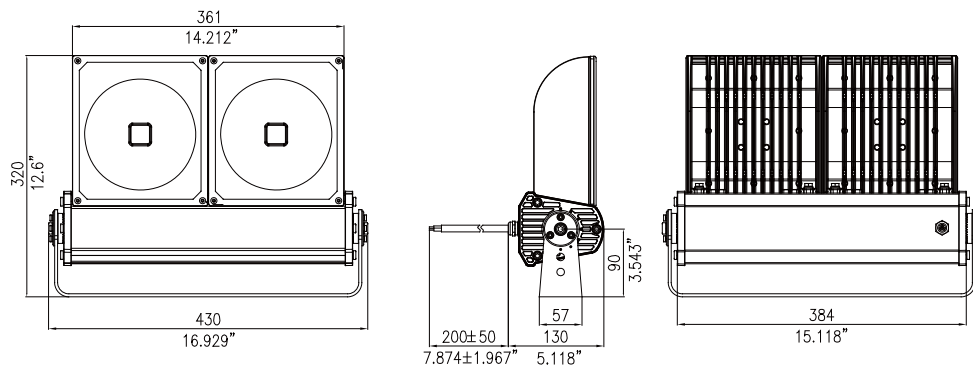

Application :

Bars,restaurants,clubs,hotels , stages,Historical , modern buildings, Museums,art galleries, Sculptures and plastic arts

Dimension (Unit:mm):

90W

150W/180W/200W

300W/350W

Packing information :

90W:

Net weight: 4.3 KG

Gross weight: 5.0KG

Outer carton dimension: 400*300*170mm

(1 pcs/carton)

150W/180W/200W:

Net weight: 8.4 KG

Gross weight: 9.5KG

Outer carton dimension: 490*390*170mm

(1 pcs/carton)

300W/350W:

Net weight: 14 KG

Gross weight: 15.2KG

Outer carton dimension: 560*480*170mm

(1 pcs/carton)

Installation requirement: