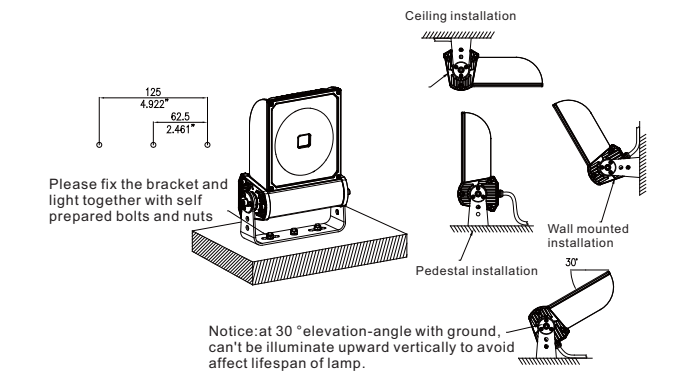

Application :

Bars,restaurants,clubs,hotels , stages,Historical , modern buildings, Museums,art galleries, Sculptures and plastic arts

Dimension (Unit:mm):

90W

150W/180W/200W

300W/350W

Packing information :

Outer carton dimension: 490*390*170mm

(1 pcs/carton)

300W/350W:

Net weight: 14 KG

Gross weight: 15.2KG

Outer carton dimension: 560*480*170mm

(1 pcs/carton)

Installation requirement:

1. Prepare 3 sets of M10 installation bolts.
2. Cut off power before installation.
3. Install the lamp according to the drawing and make sure the installation surface can bear the weight of the lamp.
4. Connect to the power supply and seal the connection part.