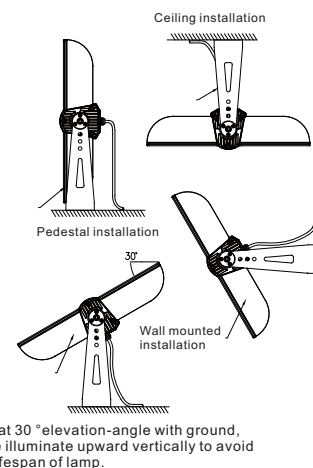

Application :

Bars,restaurants,clubs,hotels , stages,Historical , modern buildings, Museums,art galleries, Sculptures and plastic arts

Dimension (Unit:mm):

90W

150W/180W/200W

300W/350W

Packing information :

Outer carton dimension: 490*390*170mm

(1 pcs/carton)

300W/350W:

Net weight: 14 KG

Gross weight: 15.2KG

Outer carton dimension: 560*480*170mm

(1 pcs/carton)

Installation requirement:

1. Prepare 3 sets of M10 installation bolts.
2. Cut off power before installation.
3. Install the lamp according to the drawing and make sure the installation surface can bear the weight of the lamp.
4. Connect to the power supply and seal the connection part.