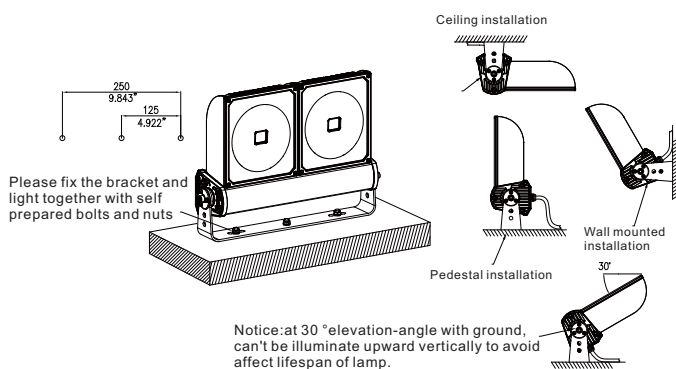

Application :

Bars,restaurants,clubs,hotels , stages,Historical , modern buildings, Museums,art galleries, Sculptures and plastic arts

Dimension (Unit:mm):

90W

150W/180W/200W

300W/350W

Packing information :

Outer carton dimension: 490*390*170mm

(1 pcs/carton)

300W/350W:

Net weight: 14 KG

Gross weight: 15.2KG

Outer carton dimension: 560*480*170mm

(1 pcs/carton)

Installation requirement:

1. Prepare 3 sets of M10 installation bolts.
2. Cut off power before installation.
3. Install the lamp according to the drawing and make sure the installation surface can bear the weight of the lamp.
4. Connect to the power supply and seal the connection part.